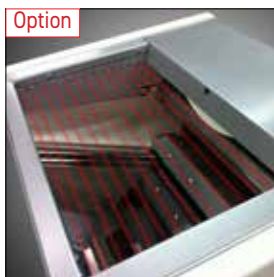

Removable crumb collector

Accessible by tilting the front, cylinder-assisted door. 18 litre capacity.

Option

Foldable bag blower

Saves packaging time.

Option

AutoMode

Automatic cutting cycle for optimum time management. Increased accessibility while maintaining an optimum safety level.

Achieves maximum output combined with fewer operations.

Option Black Edition

FEATURES

	ECO+ 450	ECO+ 450M 	ECO+ 600
Max. loaf dimensions in cm (L x W x H)	44 x 31 x 16	44 x 30 x 16	60 x 31 x 16
Motor power in kW	0.49	1.1	0.49
Net weight (in kg)	165	175	180
Blade type and dimensions in mm	13 x 0.5 steel	13 x 0.5 Teflon coated	13 x 0.7 steel
ISC extended mode selector	•	•	•
Daily adding counter		•	