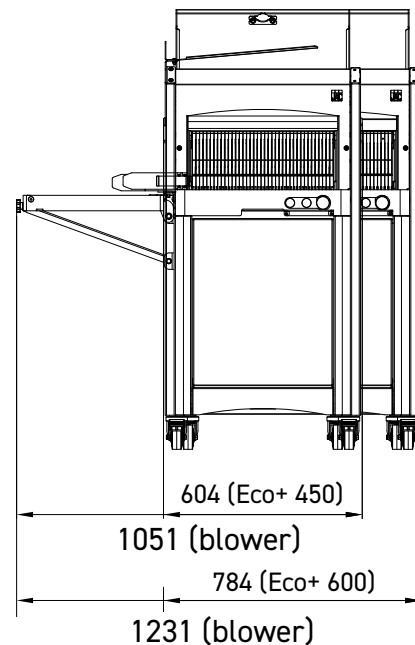

ECO+

- ✓ Automatic control system of pressure and slicing speed thru ISC® system : no manual setting needed
- ✓ Automatic control system of the cutting action AutoMode (start and finish) : no buttons or cover (optional)
- ✓ Easy to use for all
- ✓ Removable, ergonomic crumb collector
- ✓ Silent

ECO+ 450: Up to 250 loaves an hour

ECO+ 600: Up to 500 loaves an hour