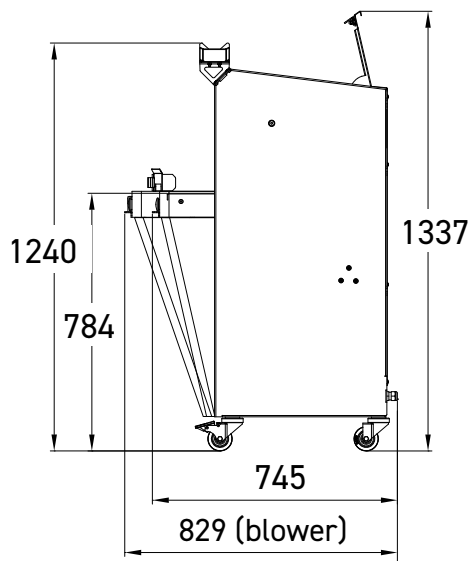

ECO+

- ✓ Automatic control system of pressure and slicing speed thru ISC® system : no manual setting needed
- ✓ Automatic control system of the cutting action AutoMode (start and finish) : no buttons or cover (optional)
- ✓ Easy to use for all
- ✓ Removable, ergonomic crumb collector
- ✓ Silent

ECO+ 450: Up to 250 loaves an hour

ECO+ 600: Up to 500 loaves an hour